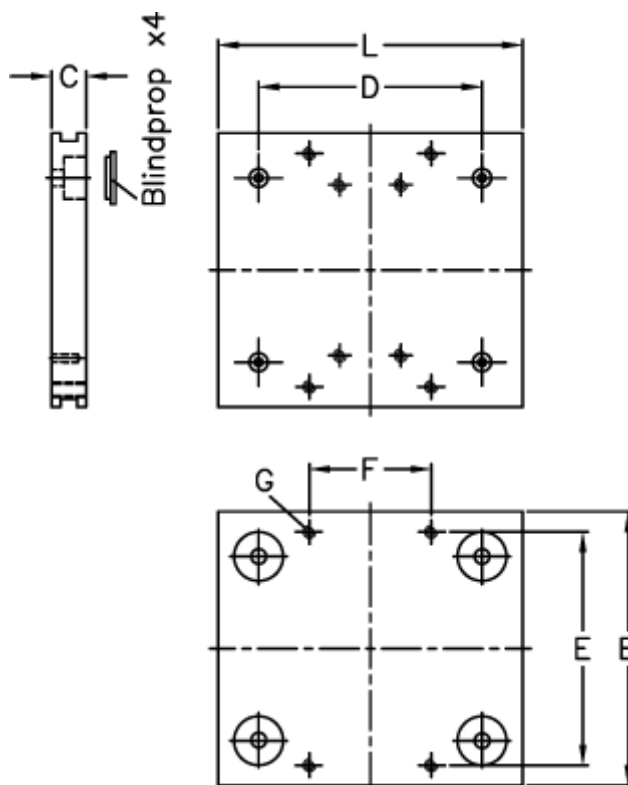

Article number: 057113060150

Description: Hepco GV3 carriage plate CP 60 34 L150

Measures

B	= 135
C	= 17.00
d	= 110
E	= 115
F	= 60
For bearing	= 34
For slide	= M/NM 60
L	= 150

Threaded hole G = 4 x M8